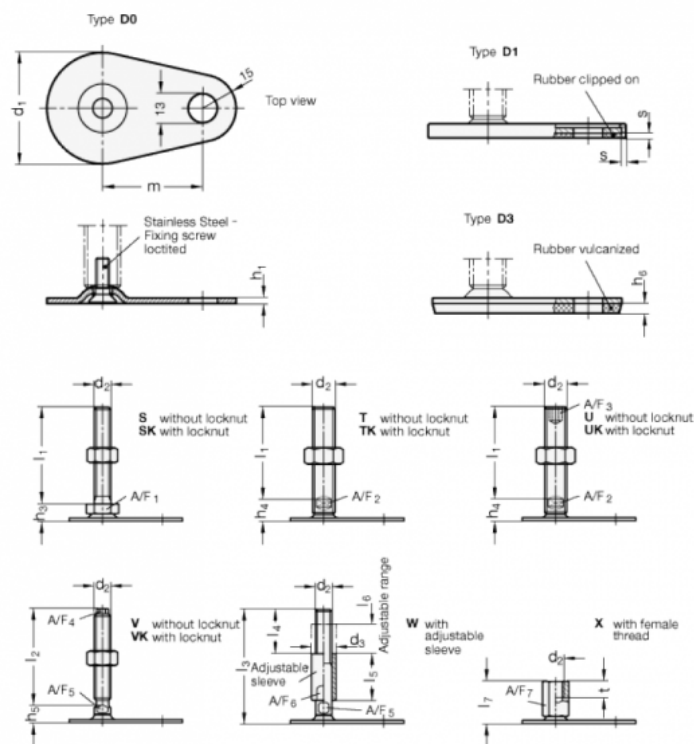

Article number: 204360M1675D3TK  
 Description: E+G levelling foot  
 GN 43-60-M16-75-D3-TK  
 Note: TK With nut, Wrench flat at the bottom

## Measures

A/F2 = 12	s =
d1 = 60	
d2 = M16	
h1 = 2.5	
h4 = 17	
h6 = 4.5	
l1 = 75	
m = 50	